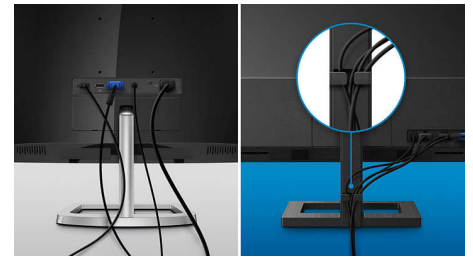

Cable management

Cable management is an intimate design that maintains tidy workspace by organizing cables and wires required for the operation of a display device.