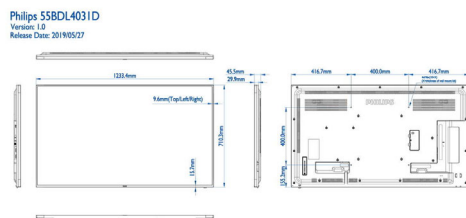

Convenience

- Tiled Matrix: Up to 15 x 15
- Keyboard control: Hidden, Lockable
- Signal loop through: IR Loophthrough, DVI, DisplayPort
- Network controllable: RJ45, RS232
- Screen saving functions: Pixel Shift
- Picture in picture: PIP

Power

- Consumption (On mode): 150W(max)
- Standby power consumption: <0.5 W
- Mains power: AC (100 ~ 240 V) , 2.5A
- Consumption (Typical): 85 W
- Energy Label Class: G

Operating conditions

- Temperature range (operation): 0 ~ 40 °C
- Temperature range (storage): -20 ~ 60 °C
- Altitude: 0 ~ 3000 m
- MTBF: 50,000 hour(s)
- Humidity range (operation)[RH]: 20 ~ 80% RH (No condensation)
- Humidity range (storage) [RH]: 5 ~ 95% RH (No condensation)

Sound

- Built-in speakers: 2 x 10 W RMS

Accessories

- Included accessories: Remote Control, Batteries for remote control, AC Power Cord, Quick start guide, RS232 cable
- Included Accessories: Edge Alignment Kit (1)-2pcs, Edge Alignment Kit (2)-1pcs, M3 screw (x1), RS232 daisy-chain cable, SD card cover (x1),

- Thumb Screw (x8)
- Stand: BM05922 (Universal Stand-L)(Option)

Miscellaneous

- On-Screen Display Languages: English, French, German, Italian, Polish, Turkish, Russian, Spanish, Simplified Chinese, Traditional Chinese, Arabic, Japanese
- Regulatory approvals: CE, BSMI, CB, EAC, FCC, Class A, PSB, UL/cUL, EMF, EnergyStar 8.0
- Warranty: 3 year warranty

Issue date 2022-11-04

Version: 7.0.1

12 NC: 8670 001 57457
EAN: 87 12581 75600 0

© 2022 Koninklijke Philips N.V.
All Rights reserved.

Specifications are subject to change without notice.
Trademarks are the property of Koninklijke Philips N.V.
or their respective owners.

www.philips.com