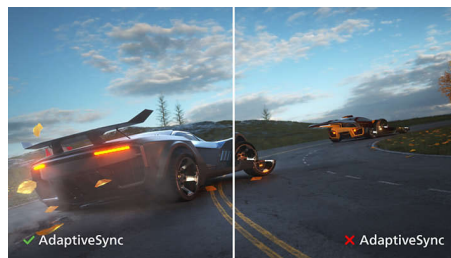

Adaptive-Sync technology

Gaming shouldn't be a choice between choppy gameplay or broken frames. Get fluid, artefact-free performance at virtually any frame rate with Adaptive-Sync technology, smooth quick refresh and ultra-fast response time.