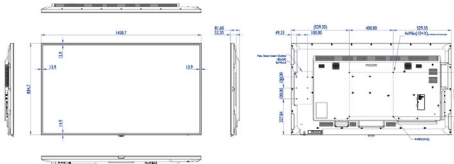

Operating conditions

- Altitude: 0 ~ 3000 m
- Temperature range (operation): 0 ~ 40 °C
- Temperature range (storage): -20 ~ 60 °C
- Relative humidity: 20 ~ 80% (operation), 5 - 95% (storage) %
- MTBF: 50,000 hour(s)

Power

- Mains power: 100 ~ 240 VAC, 50 ~ 60 Hz
- Consumption (On mode): 110 W
- Standby power consumption: <0.5W
- Power Saving Features: Smart Power
- Consumption (Max): 295 W
- Consumption (Typical): 165 W
- Energy Label Class: G

Sound

- Built-in speakers: 2 x 10W RMS

Accessories

- Included accessories: AC Power Cord, RS232 cable, Batteries for remote control, Quick start guide, Remote Control, HDMI cable, IR sensor cable (1.8M)
- Included Accessories: RS232 daisy-chain cable, USB Cover and screw x1
- Stand: BM05922

Multimedia Applications

- USB Playback Video: ASF, AVI, DAT, FLV, MKV, MP4, MPEG, MPG, TS, VOB, WEBM, WMV, TRP
- USB Playback Picture: BMP, JPEG, JPG, PNG
- USB Playback Audio: AAC, M4A, MP3, WMA

Miscellaneous

- Warranty: 3 year warranty
- On-Screen Display Languages: Arabic, Simplified Chinese, Traditional Chinese, English, French, German, Italian, Polish, Russian, Spanish, Turkish, Japanese, Czech, Danish, Dutch, Finnish, Norwegian, Portuguese, Swedish
- Regulatory approvals: BSMI, CB, CCC, CE, EAC, EMF, EnergyStar 7.0, FCC, Class B, PSB, UL/cUL, CECP

Internal Player

- Storage: 8GB eMMC
- CPU: Quad Core Full HD
- Memory: 2GB DDR3

Issue date 2021-02-28

Version: 14.1.1

12 NC: 8670 001 42306
EAN: 87 12581 74358 1

© 2021 Koninklijke Philips N.V.
All Rights reserved.

Specifications are subject to change without notice.
Trademarks are the property of Koninklijke Philips N.V.
or their respective owners.

www.philips.com