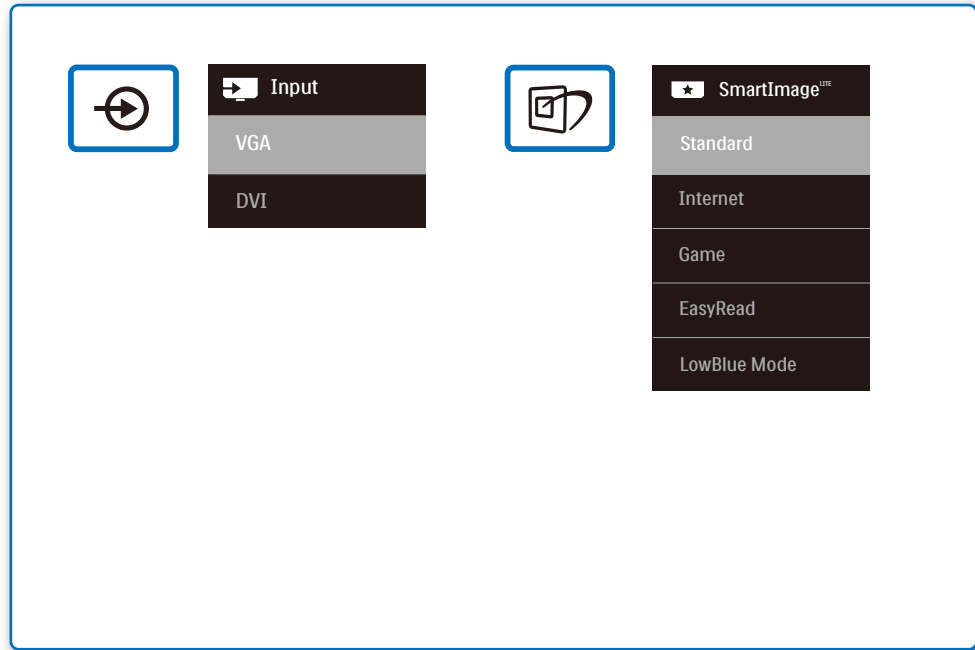

|                                      |                              |
|--------------------------------------|------------------------------|
| GRAPHIC DEVELOPMENT MMD              |                              |
| Product name                         | 230V8-QSG                    |
| Project no.                          |                              |
| Finishing                            | Folded sheet                 |
| Scale                                | 1:1                          |
| Size Spreads                         | 594 (W) x 210 (H) mm         |
| Size                                 | 148.5 (W) x 210 (H) mm       |
| Operator(s)                          |                              |
| Date amended                         | Feb. 15, 2019                |
| VERSION No.                          | 1                            |
| APPROVAL                             |                              |
| QC Lithographer                      |                              |
| Product Manager                      |                              |
| Date Check                           |                              |
| ARTWORK DOCUMENT                     |                              |
| Paper                                | 80gsm White, woodfree coated |
| Numbers of colours                   | 2C2C                         |
| Spotcolor                            |                              |
| Aftertreatment                       |                              |
| <input type="checkbox"/> Cropping    |                              |
| <input type="checkbox"/> Coating     |                              |
| <input type="checkbox"/> Varnishing  |                              |
| <input type="checkbox"/> Embossing   |                              |
| <input type="checkbox"/> Citterguide |                              |
| <input type="checkbox"/> Die-cut     |                              |
| <input type="checkbox"/> Binding     |                              |
| <input type="checkbox"/> Glue        |                              |