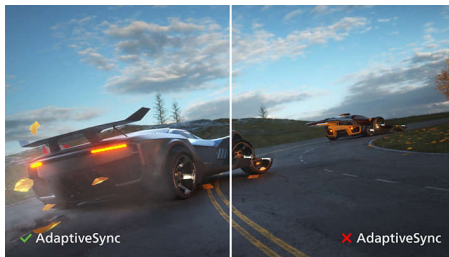

Tehnologija Adaptive-Sync

Igranje ne smije podrazumijevati izbor između isprekidane slike ili izlomljenih kadrova. Uz tehnologiju Adaptive-Sync osigurajte ugađenu reprodukciju slike bez smetnji pri gotovo svakoj brzini, kao i ugađeno brzo osvježavanje i izuzetno brz odziv.