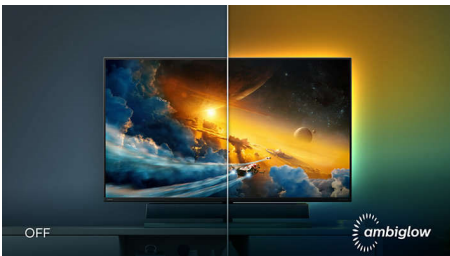

4K HDR display with Ambiglow
Momentum 55" (139.7 cm), 3840 x 2160 (4K UHD)

558M1RY/01

Highlights

Sound by Bowers & Wilkins

Six sound modes to optimise your gaming, viewing or listening experience. Sport and Racing: create a realistic, being-there experience when enjoying sports or racing games. RPG and Adventure: immerse yourself in spacious and atmospheric sound. Shooting and Action: experience punchy, impactful sound for maximum excitement and realism. Movie Watching: enhance movie soundtracks for an immersive, cinematic listening experience. Music: True Sound by Bowers & Wilkins, delivering the performance as the artist intended. Personal: access the EQ menu to adjust the sound to your specific requirements.

Kvadrat speaker fabric

Sound this perfect should be heard with no obstructions. The soundbar on this Philips display is covered with a premium speaker fabric created by high-end manufacturer Kvadrat. This beautiful wool-blend material is acoustically transparent, allowing every scintillating detail to flow freely from the speaker into the room.

Ambiglow technology

Ambiglow adds a new dimension to your viewing experience. The innovative Ambiglow technology enhances the content on the screen by creating a halo of light from the monitor. Its fast processor analyses the incoming image content and continuously

adapts the colour and brightness of the emitted light to match the image. Especially suited for watching movies, sports or playing games, Philips Ambiglow offers you a unique and immersive viewing experience.