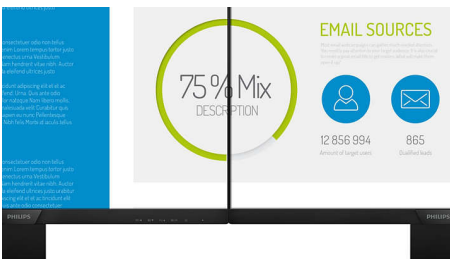

Ultra-narrow Border

The new Philips displays feature ultra-narrow borders which allow for minimal distractions

and maximum viewing size. Especially suited for multi-display or tiling setups like gaming, graphic design and professional applications, the ultra-narrow border display gives you the feeling of using one large display.