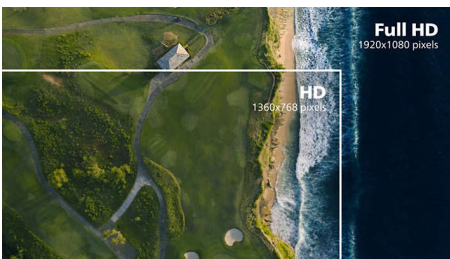

16:9 Full HD display

Picture quality matters. Regular displays deliver quality, but you expect more. This display features enhanced Full HD 1920 x 1080 resolution. With Full HD for crisp detail paired with high brightness, incredible contrast and realistic colours, expect a true-to-life picture.