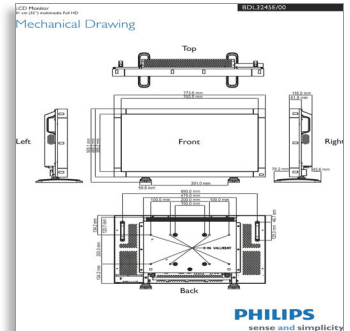

Philips
LCD monitor

81 cm (32")
multimedia
Full HD