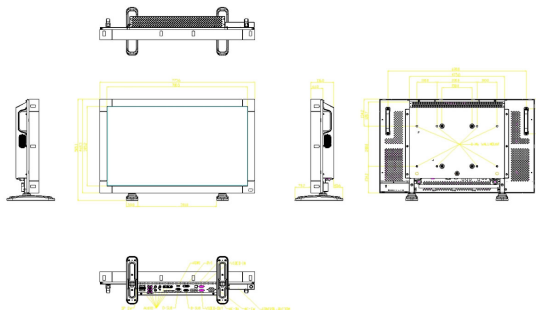

- Temperature range (operation): 0 - 40 °C
- Relative humidity: 5 - 90 %
- MTBF: 50.000 hour(s)

Power

- Mains power: 90-264 VAC, 50/60 Hz
- Consumption (On mode): Typ. 88W
- Standby power consumption: <0.5W

Sound

- Built-in speakers: 2 x 10W

Accessories

- Included accessories: Remote Control, Batteries for remote control, AC Power Cord, VGA cable, User manual on CD-ROM, Quick start guide
- Optional accessories: Fixed wall mount, Flexible wall mount, Ceiling mount
- Stand: BM03211

Miscellaneous

- Bezel: metallic anthracite
- Warranty: Europe/North America: 3 years
- On-Screen Display Languages: English, French, German, Italian, Polish, Turkish, Russian, Simplified

Chinese

- Regulatory approvals: CE, FCC, Class B, UL/cUL, CCC, RoHS, C-Tick

Product dimensions

- Product dimensions (W x H x D): 31.2 x 19.2 x 4.5 inch
- Product dimensions (W x H x D): 79.2 x 48.7 x 11.5 cm
- Product dimensions with stand (H x D): 53.1 x 20.5 cm
- Product dimensions with stand (H x D): 20.9 x 8.1 inch
- Weight: 26.345 lb
- Weight: 11.95 kg
- Weight (with stand): 27.778 lb
- Weight (with stand): 12.6 kg

Packaging dimensions

- Packaging dimensions (W x H x D): 90.1 x 61.2 x 28 cm
- Packaging dimensions (W x H x D): 35.5 x 24.1 x 11.0 inch
- EAN: 87 12581 64559 5
- Gross weight: 38.360 lb
- Gross weight: 17.4 kg
- Nett weight: 28.219 lb
- Nett weight: 12.8 kg
- Number of products included: 1
- Packaging type: Carton
- Tare weight: 10.141 lb
- Tare weight: 4.6 kg

Issue date 2022-04-21

Version: 1.0.1

12 NC: 8670 000 90481
EAN: 87 12581 64559 5

© 2022 Koninklijke Philips N.V.
All Rights reserved.

Specifications are subject to change without notice.
Trademarks are the property of Koninklijke Philips N.V.
or their respective owners.

www.philips.com