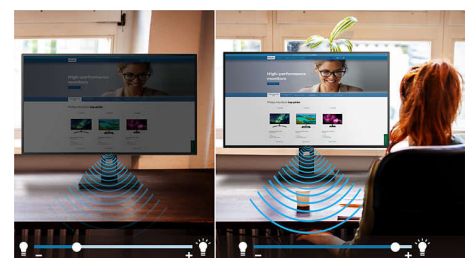

PowerSensor

PowerSensor is a built-in 'people sensor' that transmits and receives harmless infrared signals to determine if the user is present and automatically reduces monitor brightness when the user steps away from the desk, cutting energy costs by up to 70 percent and prolonging monitor life.

USB Docking

Ultra Wide Color

IPS
Wide Viewing
Angle

LowBlue Mode

Windows Hello

PowerSensor

Flicker-free

Quad HD

PowerSensor