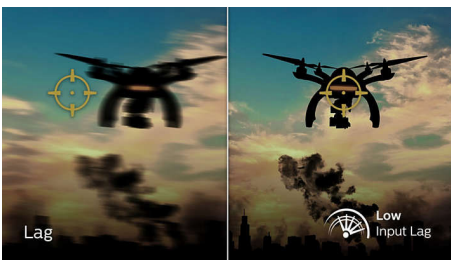

Low input lag

Input lag is the amount of time that elapses between performing an action with connected devices and seeing the result on screen. Low input lag reduces the time delay between entering a command from your devices to monitor, greatly improving play on twitch-sensitive video games, particularly important for playing fast-paced, competitive games.