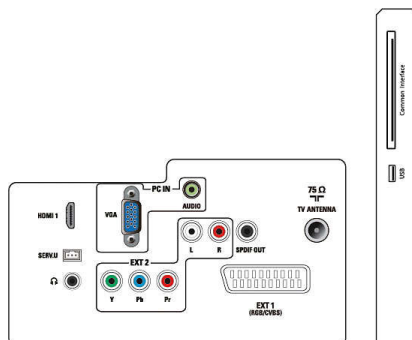

Sound

- Output power (RMS): 3W x 2

- Sound Enhancement: Incredible Surround, Smart Sound
- Sound System: Mono, Stereo, Nicam Stereo

Stand

- Tilt: 0/+15 degree

Power

- Mains power: 100-240V, 50/60Hz
- Off mode: 0.3W (typ.)
- On mode: 25.6W (typ.) / 34W (max)
- Standby mode: 0.3W (typ.)
- Ambient temperature: 5 °C to 40 °C

Supported Display Resolution

- Computer formats: Optimum 1920 x 1080, 60 Hz
- Video formats: 480i, 60Hz, 480p, 60Hz, 576i, 50Hz, 576p, 50Hz, 720p, 50, 60Hz, 1080i, 50, 60Hz, 1080p, 24, 50, 60Hz

Dimensions

- Product with stand (mm): 573 x 410 x 174 mm
- Packaging in mm (WxHxD): 612 x 468 x 117 mm
- Product without stand (mm): 573 x 370 x 39 mm

Weight

- Product with packaging (kg): 4.83 kg
- Product with stand (kg): 3.56 kg
- Product without stand (kg): 3.32 kg

Tuner/Reception/Transmission

- Aerial Input: 75 ohm coaxial (IEC75)
- Tuner bands: Hyperband, S-Channel, UHF, VHF
- TV system: PAL I, PAL B/G, PAL D/K, SECAM B/G, SECAM D/K, SECAM L/L'
- Video Playback: NTSC, PAL, SECAM
- Tuner Display: PLL
- Digital TV: DVB-C, DVB-T
- MPEG-2, MPEG-4 support
- CI/CI+: yes (Burn CI+ key in set)
- MHEG-5 v1.06

Accessories

- Included accessories: Power cord, Remote Control (with battery), Quick start guide, User Manual, VGA cable

Issue date 2024-03-14

Version: 1.1.2

EAN: 87 12581 62595 5

© 2024 Koninklijke Philips N.V.
All Rights reserved.

Specifications are subject to change without notice.
Trademarks are the property of Koninklijke Philips N.V.
or their respective owners.

www.philips.com