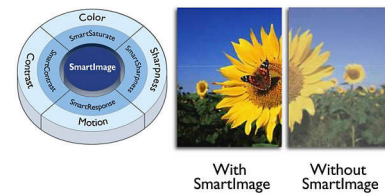

Digital TV tuner

A digital television tuner built into a monitor to receive and display high quality TV signals from various sources.

Full HD LCD display 1920x1080p

The Full HD screen has the widescreen resolution of 1920 x 1080p. This is the highest resolution of HD sources for the best possible picture quality. It is fully future proof as it supports 1080p signals from all sources, including the most recent like Blu-ray and advanced HD game consoles. The signal processing is extensively upgraded to support this much higher signal quality and resolution. It produces brilliant flicker-free progressive scan pictures with superb brightness and colors.

SmartContrast ratio 2000000:1

You want the LCD flat display with the highest contrast and most vibrant images. Philips

advanced video processing combined with unique extreme dimming and backlight boosting technology results in vibrant images. SmartContrast will increase the contrast with excellent blacklevel and accurate rendition of dark shades and colors. It gives a bright, lifelike picture with high contrast and vibrant colors.

SmartPicture

SmartPicture is an exclusive leading edge Philips technology that analyzes the content displayed on your screen and gives you optimized display performance. This user friendly interface allows you to select various modes like Office, Image, Entertainment, Economy etc., to fit the application in use. Based on the selection, SmartPicture dynamically optimizes the contrast, color saturation and sharpness of images and videos for ultimate display performance. The Economy mode option offers you major power savings. All in real time with the press of a single button!