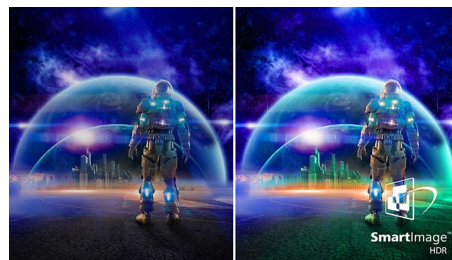

Game with ultra-clear 4K resolution at a smooth 120Hz refresh rate when you connect

your Xbox Series X & other next-gen consoles via one of multiple HDMI 2.1 connections. A faster refresh rate ensures less skipped frames, showing enemy movement in ultra-clear, smooth motion to easily target them.

SmartImage HDR

Select one of SmartImage HDR modes to best suit your needs. HDR Game: Optimize for playing video games. With brighter white and darker black, the gaming scene is vivid and revealing more details, easily spot enemies hiding in the dark corner and shadows. HDR Movie: Ideal for watching HDR movie. Deliver better contrast and brightness for more realistic and immerse viewing experience. HDR Photo: Enhance red, green, and blue for lively visuals. DisplayHDR: VESA DisplayHDR certified*. Personal: Customize settings in