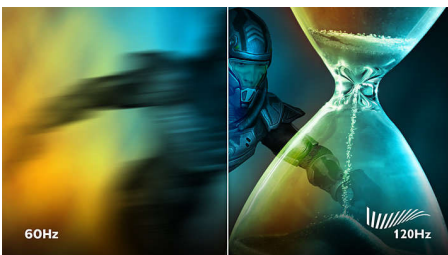

PHILIPS

4K HDR display with Ambiglow
Momentum 43 (42.51" / 108 cm diag.), 3840 x 2160 (4K UHD)

439M1RV/71

Highlights

AMD FreeSync™ Premium Pro

Gaming shouldn't be a choice between choppy gameplay or broken frames. This display is certified with AMD FreeSync™ Premium Pro, which provides a variable refresh rate (VRR) and the true HDR gaming experience. This provides a combination of smooth gaming at peak performance, and exceptional high dynamic range visuals while still maintaining low latency.

4K / 144Hz PC gaming

PC gamers who demand a true 4K gaming experience with the fastest refresh rate of 144Hz can now enjoy even smoother performance with the included connections.

4K / 120Hz Console gaming