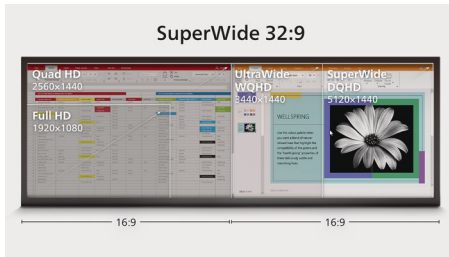

reddot award 2018
winner

PHILIPS

32:9 SuperWide curved LCD display
P Line 49 (48.8" / 124 cm diag.), 5120 x 1440 (Dual QHD)

499P9H/00

Highlights

32:9 SuperWide

32:9 SuperWide 49" screen, with 5120 x 1440 resolution, is designed to replace multiscreen setups for massive wide view. It's like having two 27" 16:9 Quad HD displays side-by-side. SuperWide monitors offer screen area of dual monitors without the complicated setup.