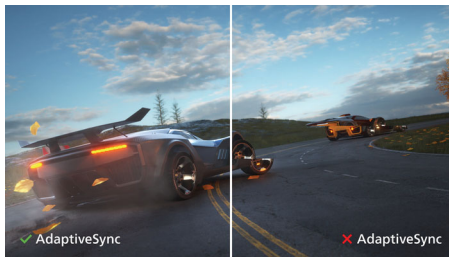

reddot award 2018
winner

PHILIPS

32:9 SuperWide curved LCD display
P Line 49 (48.8" / 124 cm diag.), 5120 x 1440 (Dual QHD)

499P9H/00

Highlights

32:9 SuperWide

32:9 SuperWide 49" screen, with 5120 x 1440 resolution, is designed to replace multiscreen setups for massive wide view. It's like having two 27" 16:9 Quad HD displays side-by-side. SuperWide monitors offer screen area of dual monitors without the complicated setup.

Adaptive-Sync technology

Gaming shouldn't be a choice between choppy gameplay or broken frames. Get fluid, artifact-free performance at virtually any framerate with Adaptive-Sync technology, smooth quick refresh and ultra-fast response time.