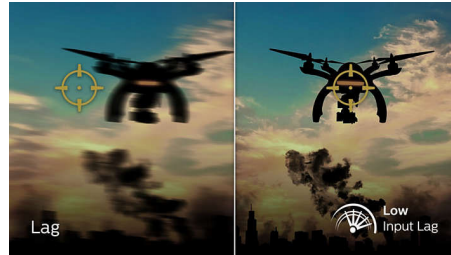

## Low input lag

Input lag is the amount of time that elapses between performing an action with connected devices and seeing the result on screen. Low input lag reduces the time delay between entering a command from your devices to monitor, greatly improving play on twitch-sensitive video games, particularly important for playing fast-paced, competitive games.