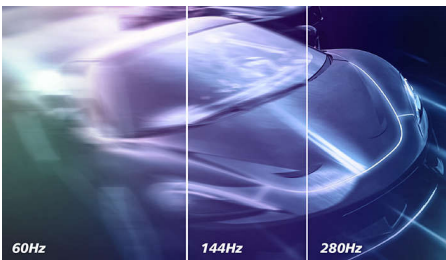

Accelerated 280 Hz refresh rate

The Philips Evnia 280 Hz display takes your gaming experience to new dimensions. The low input lag coupled with variable refresh rate technology gives you an immersive gaming advantage. Plus, our wide-view angle panel with high resolution provides a realistic gaming experience with unsurpassed colour accuracy. Focus on what matters as the adjustable stand gives you the comfort you deserve and flicker-free technology makes for a viewing experience that is easy on the eyes, so you can continue gaming without health worries.