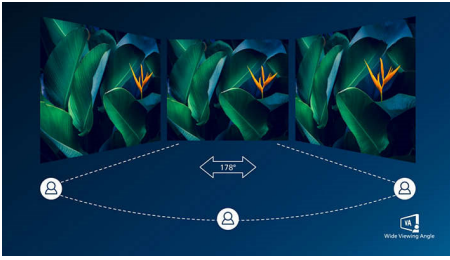

### Immersive visuals

- 16:9 Full HD display for crisp, detailed images
- SmartContrast for rich black details
- VA display delivers awesome images with wide viewing angles

**PHILIPS**

Gaming monitor  
E Line 27" (68.6 cm), 1920 x 1080 (Full HD)

## VA display

The Philips VA LED display uses an advanced multi-domain vertical alignment technology that gives you super-high static contrast ratios for extra-vivid and bright images. While standard office applications are handled with ease, it is especially suitable for photos, web browsing, films, gaming and demanding graphical applications. Its optimised pixel management technology gives you a 178/178 degree extra-wide viewing angle, resulting in crisp images.