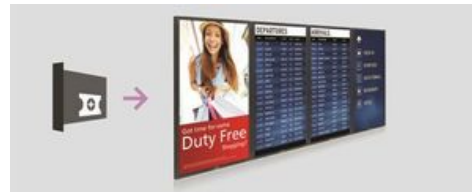

OPS Insert

Turn your display into an all-in-one digital signage solution and create a display network which is connected, intelligent and secure. Open Pluggable Specification (OPS) is an industry standard slot into which you can add an OPS standardized media player. This cable free solution gives you the ability to install, use or maintain your hardware whenever you need.