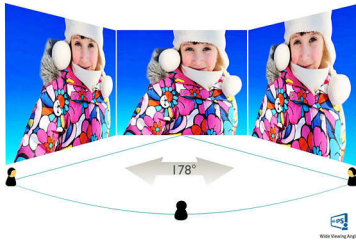

LED-backlit LCD monitor
C-line 27" (68.6 cm), 1920 x 1080 (Full HD)

Highlights

AH-IPS technology

AH-IPS displays use an advanced technology which gives you extra wide viewing angles of 178/178 degree, making it possible to view the display from almost any angle. Unlike standard TN panels, AH-IPS displays gives you remarkably crisp images with vivid colors, making it ideal not only for Photos, movies and web browsing, but also for professional applications which demand color accuracy and consistent brightness at all times.