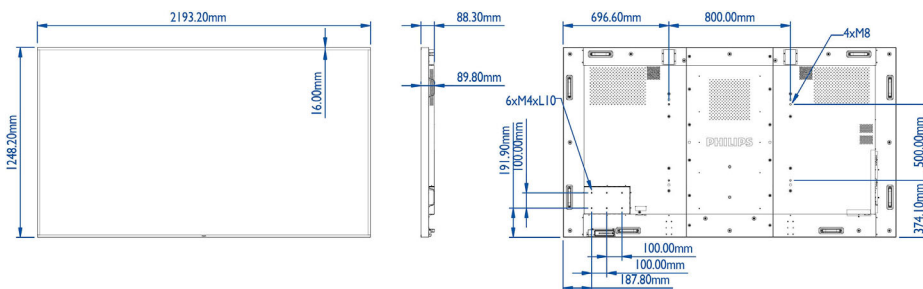

Sound

- Built-in speakers: 2 x 10W RMS

Power

- Mains power: 100 ~ 240 VAC, 50 ~ 60 Hz
- Consumption (Typical): 500 W
- Standby power consumption: $\leq 0.5W$

Dimensions

- Smart Insert mount: 100 x 200 mm, M4
- Set Width: 2193.20 mm
- Product weight: 91.4 kg
- Set Height: 1248.20 mm
- Set Depth: 89.8 mm
- Wall Mount: 800 x 500 mm, M8
- Bezel width: 16.0 mm

Operating conditions

- Temperature range (operation): 5 ~ 40 °C
- MTBF: 50,000 hour(s)
- Relative humidity: 20 ~ 80 %
- Temperature range (storage): -20 ~ 60 °C

Accessories

- Included accessories: AC Power Cord, Batteries for remote control, Quick start guide, Remote Control, User manual on CD-ROM, RS232 cable, HDMI cable
- Optional accessories: ColourCalibrationKit (CCK4602), Edge finishing kit, HDBaseT OPS Receiver (CRD25)

Miscellaneous

- On-Screen Display Languages: English, French, German, Italian, Polish, Russian, Spanish, Turkish, Simplified Chinese, Traditional Chinese, Arabic, Japanese
- Warranty: 3 year warranty
- Regulatory approvals: CE, UL/cUL, CCC, C-Tick, RoHS, GOST, FCC, Class A

Issue date 2024-03-24

Version: 4.0.1

EAN: 87 12581 72938 7

© 2024 Koninklijke Philips N.V.
All Rights reserved.

Specifications are subject to change without notice.
Trademarks are the property of Koninklijke Philips N.V.
or their respective owners.

www.philips.com