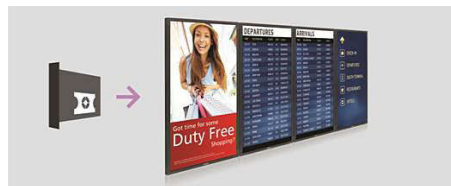

OPS Insert

Turn your display into an all-in-one digital signage solution and create a display network which is connected, intelligent and secure. Open Pluggable Specification (OPS) is an industry standard slot into which you can add

an OPS-standardized media player. This cable free solution gives you the ability to install, use or maintain your hardware whenever you need.