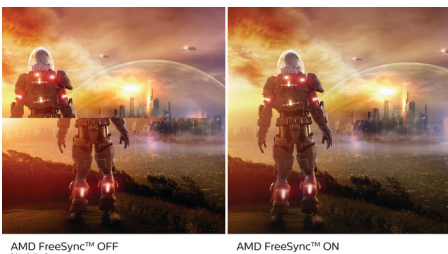

Ultra-smooth gaming

Gaming shouldn't be a choice between choppy gameplay or broken frames. With the new Philips monitor it doesn't have to be. Get fluid,

artifact-free performance at virtually any framerate with AMD FreeSync™ technology, smooth quick refresh and ultra-fast response time.