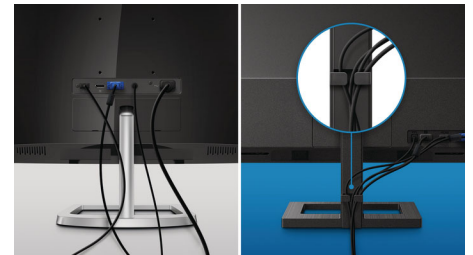

Cable management

Cable management is an intimate design that maintains tidy workspace by organizing cables and wires required for the operation of a display device.

4-sided
Frameless

IPS
Wide Viewing
Angle

AMD
FreeSync

Fast Response
1ms MPRT

SmartImage™
Game

Flicker-free

LowBlue Mode

EasySelect

HDMI™
HIGH DEFINITION MULTIMEDIA INTERFACE

Full HD
1080p