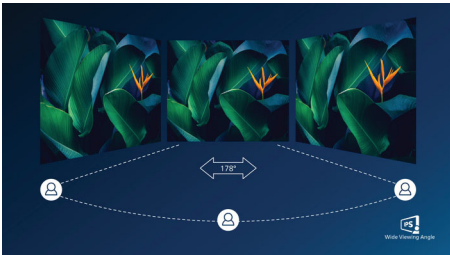

Designed for sustainability

- PowerSensor saves up to 80% energy costs

PHILIPS

LCD monitor with USB-C
B Line 27" (68.6 cm), 2560 x 1440 (QHD)

276B9H/01

Highlights

USB-C connection

This Philips display features a USB type-C connector with power delivery. With intelligent and flexible power management, you can power charge your compatible device directly. Its slim, reversible USB-C allows for easy, one-cable connection. You can watch high resolution video and transfer data at a super-speed, while powering up and re-charging your compatible device at the same time.

IPS technology

IPS displays use an advanced technology which gives you extra wide viewing angles of 178/178 degree, making it possible to view the display from almost any angle - even in 90 degree Pivot mode! Unlike standard TN panels, IPS displays gives you remarkably crisp images with vivid colors, making it ideal not only for Photos,