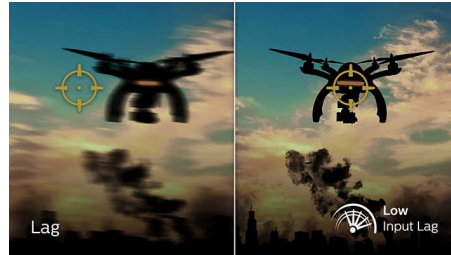

EVNIA

PHILIPS

Full HD gaming monitor
Evnia 5000 25 (24.5"/62.2 cm diag.), 1920 x 1080 (Full HD)

25M2N5200P/00

Highlights

AMD FreeSync™ Premium

Gaming shouldn't be a choice between choppy gameplay or broken frames. AMD FreeSync™ Premium equips serious gamers with a fluid, tear-free gameplay experience at peak performance. There are no compromises, game confidently with a high refresh rate, low framerate compensation and low latency.

Low input lag

Input lag is the amount of time that elapses between performing an action with connected devices and seeing the result on screen. Low input lag reduces the time delay between entering a command from your devices to monitor, greatly improving play on twitch-sensitive video games, particularly important for playing fast-paced, competitive games.