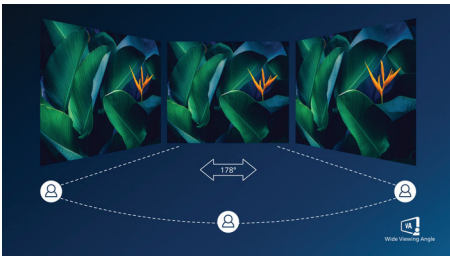

PHILIPS

Full HD Curved LCD monitor
E Line 27" (68.6 cm), 1920 x 1080 (Full HD)

272E1CA/00

Highlights

Curved display design

Desktop monitors offer a personal user experience, which suits a curve design very well. The curved screen provides a pleasant yet subtle immersion effect, which focuses on you at the center of your desk.

VA display

Philips VA LED display uses an advanced multi-domain vertical alignment technology which gives you super-high static contrast ratios for extra vivid and bright images. While standard office applications are handled with ease, it is especially suitable for photos, web-browsing, movies, gaming, and demanding graphical applications. It's optimized pixel management technology gives you 178/178 degree extra wide viewing angle, resulting in crisp images.