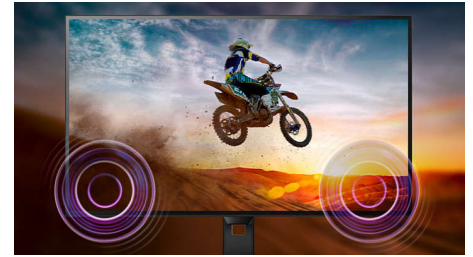

Built-in stereo speakers

A pair of high quality stereo speakers built into a display device. It can be visible front firing, or invisible down firing, top firing, rear firing, etc depending on model and design.