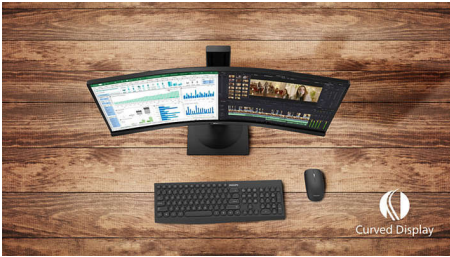

### Features designed for you

- DisplayPort connection for maximum visuals
- HDMI ensures universal digital connectivity
- Built-in stereo speakers for multimedia
- Less eye fatigue with Flicker-free technology
- LowBlue Mode for easy on-the-eyes productivity
- Narrow border display for a seamless appearance

### Superb Picture Quality

- 16:9 Full HD display for crisp detailed images
- VA display delivers awesome images with wide viewing angles
- Ultra Wide-Color wider range of colors for a vivid picture
- Effortlessly smooth gameplay with AMD FreeSync™ technology

**PHILIPS**

Curved LCD monitor with Ultra Wide-Color  
E Line 27" (68.6 cm), 1920 x 1080 (Full HD)

27E9QJAB/71

## Curved display design

Desktop monitors offer a personal user experience, which suits a curve design very well. The curved screen provides a pleasant yet subtle immersion effect, which focuses on you at the center of your desk.