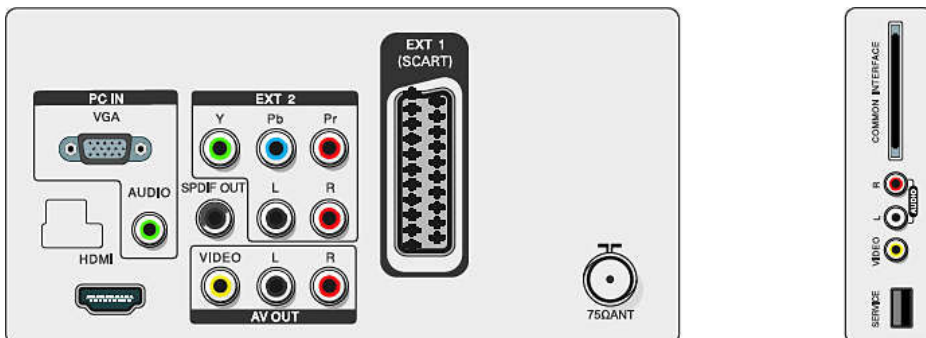

## Accessories

- Included accessories: Power cord, Remote Control, Batteries for remote control, Quick start guide, User Manual, Table top stand

Issue date 2024-03-24

Version: 1.0.1

EAN: 87 12581 55904 5

© 2024 Koninklijke Philips N.V.  
All Rights reserved.