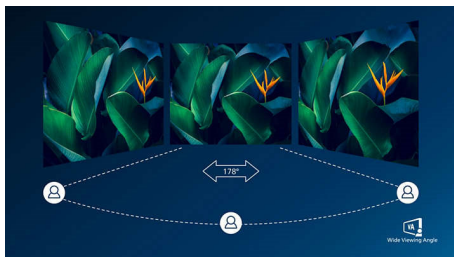

LCD monitor
V Line 27" (68,6 cm), 1920 x 1080 (Full HD)

Hlavné prvky

Displej VA

Displej VA LED značky Philips využíva pokročilú multidoménovú technológiu vertikálneho vyrovnania, ktorá dosahuje super vysoké pomery statického kontrastu pre mimoriadne živý a jasný obraz. Bez problémov zvládne bežné kancelárske využitie a okrem toho je vhodný najmä na prezeranie fotografií, prehliadanie webu, sledovanie filmov, hranie hier a používanie náročných grafických aplikácií. Jeho optimalizovaná technológia správy pixelov poskytuje mimoriadne široký zorný uhol 178/178 stupňov a ostrý obraz.