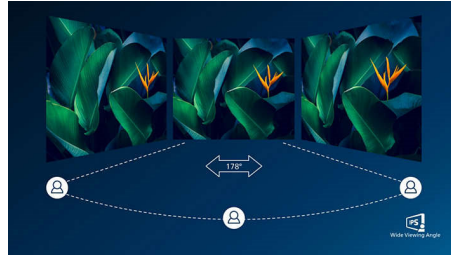

Built-in RJ-45 Ethernet

Built-in RJ-45 Ethernet gives data security

UltraClear 4K UHD Resolution

These Philips displays utilise high-performance panels to deliver UltraClear, 4K UHD (3840 x 2160) resolution images. Whether you are a demanding professional requiring extremely detailed images for CAD solutions, a user of 3D graphics applications or a financial wizard

working on huge spreadsheets, Philips displays will make your images and graphics come alive.

IPS technology

IPS displays use advanced technology that gives you extra-wide viewing angles of 178/178 degrees, making it possible to view the display from almost any angle — even in 90-degree Pivot mode! Unlike standard TN panels, IPS displays gives you remarkably crisp images with vivid colours, making it ideal not only for Photos, films and web browsing, but also for professional applications that demand colour accuracy and consistent brightness at all times.