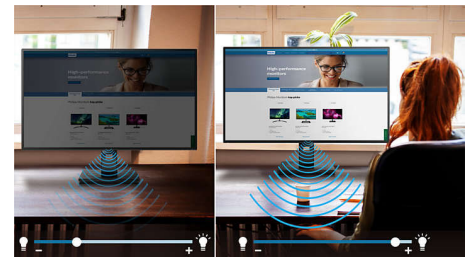

PowerSensor

PowerSensor is a built-in 'people sensor' that transmits and receives harmless infrared signals to determine if user is present and automatically reduces monitor brightness when user steps away from the desk, cutting energy costs by up to 70 percent and prolonging monitor life.