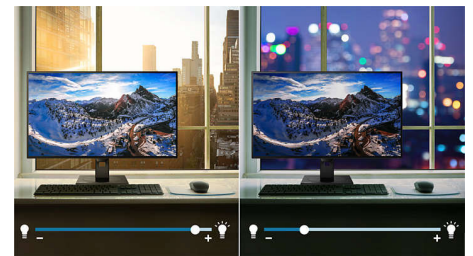

LightSensor

LightSensor uses a smart sensor to adjust the picture brightness depending on the room light conditions for the perfect picture with minimal power usage.