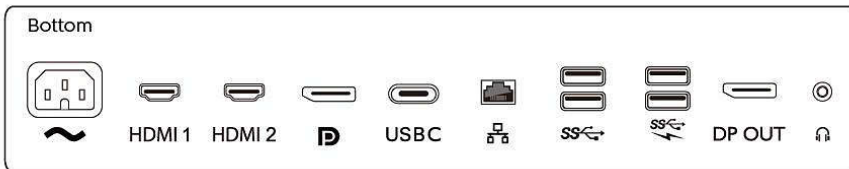

- Color gamut (typical): NTSC 90%*, sRGB 108%*, Adobe RGB 87%*
- Contrast ratio (typical): 1300:1
- SmartContrast: 50,000,000:1
- Response time (typical): 5 ms (Gray to Gray)*
- Viewing angle: 178° (H) / 178° (V), @ C/R > 10
- Picture enhancement: SmartImage
- Effective viewing area: 697.3 (H) x 392.2 (V)
- Scanning Frequency: 30 - 160 kHz (H) / 23 - 80 Hz (V)
- sRGB
- Delta E: < 2
- Flicker-free
- Pixel Density: 140 PPI
- LowBlue Mode
- Display Screen Coating: Anti-Glare, 3H, Haze 25%
- SmartUniformity: 97 ~ 102 %
- EasyRead

USB

- Power delivery: USB PD version 2.0
- Super speed: Data and Video transfer
- DP: Built-in Display Port Alt mode
- USB-C max. power delivery: Up to 65W (5V/3A; 9V/3A; 10V/3A;12V/3A; 15V/3A; 20V/3.25A)
- USB-C: Reversible plug connector

Convenience

- Built-in Speakers: 3 W x 2
- Plug & Play Compatibility: DDC/CI, Mac OS X, sRGB, Windows 10 / 8.1 / 8 / 7
- User convenience: SmartImage, User 1, User 2, Menu, Power On/Off
- OSD Languages: Brazil Portuguese, Czech, Dutch, English, Finnish, French, German, Greek, Hungarian, Italian, Japanese, Korean, Polish, Portuguese, Russian, Simplified Chinese, Spanish, Swedish, Traditional Chinese, Turkish, Ukrainian
- Other convenience: Kensington lock, VESA mount