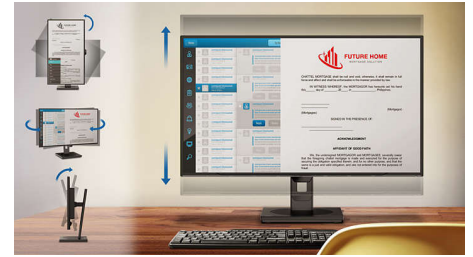

## Built in USB-C docking station

This Philips display features a built-in USB type-C docking station with power delivery. Its slim,

reversible USB-C connector allows for easy, one-cable docking. Simplify by connecting all your peripherals like keyboard, mouse and your RJ-45 Ethernet cable to the monitor's docking station. Simply connect your notebook and this monitor with a single USB-C cable to watch high-resolution video and transfer super-speed data, while powering up and re-charging your notebook at the same time.

## MultiView technology

With the ultra-high resolution Philips MultiView display you can now experience a world of connectivity. MultiView enables active dual connect and view so that you can work with multiple devices like a PC and notebook simultaneously, for complex multi-tasking.

## SmartErgoBase

The SmartErgoBase is a monitor base that delivers ergonomic display comfort and provides cable management. The base can swivel, tilt and rotate to various angles to ensure maximum comfort. The height adjustable stand guarantees the optimal viewing level, reducing the physical strains of a long workday, while cable management reduces cable clutter and keeps the workspace neat and professional.