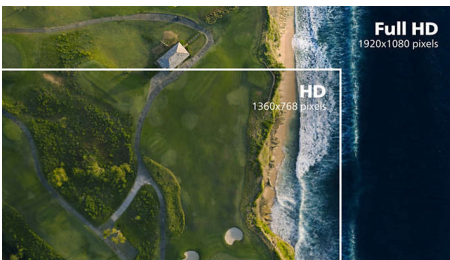

16:9 Full HD display

Picture quality matters. Regular displays deliver quality, but you expect more. This display features enhanced Full HD 1920 x 1080 resolution. With Full HD for crisp detail paired with high brightness, incredible contrast and realistic colors expect a true to life picture.