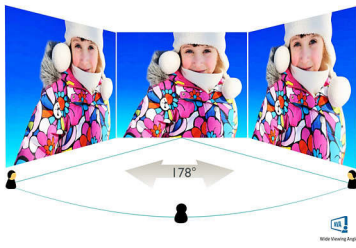

Highlights

MVA Display Technology

The Philips MVA LED display uses an advanced multi-domain vertical alignment technology that gives you super-high static contrast ratios for extra-vivid and bright images. While standard office applications are handled with ease, it is especially suitable for photos, web browsing, films, gaming and demanding graphical applications. Its optimised pixel management technology gives you a 178/178 degree extra-wide viewing angle, resulting in crisp images.