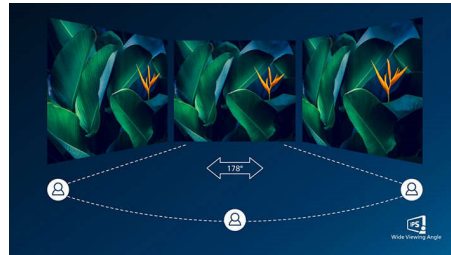

High speed data transfer

USB 3.2 high speed data transfer

Ultra Wide-Color Technology

Ultra Wide-Color Technology delivers a wider spectrum of colors for a more brilliant picture.

Ultra Wide-Color wider "color gamut" produces more natural-looking greens, vivid reds and deeper blues. Bring, media entertainment, images, and even productivity more alive and vivid colors from Ultra Wide-Color Technology.

IPS technology

IPS displays use an advanced technology which gives you extra wide viewing angles of 178/178 degree, making it possible to view the display from almost any angle - even in 90 degree Pivot mode! Unlike standard TN panels, IPS displays gives you remarkably crisp images with vivid colors, making it ideal not only for Photos, movies and web browsing, but also for professional applications which demand color accuracy and consistent brightness at all times.