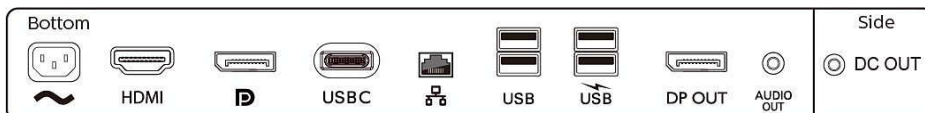

Dimensions

- Packaging in mm (WxHxD): 690 x 458 x 252 mm
- Product without stand (mm): 614 x 372 x 56 mm
- Product with stand(max height): 614 x 548 x 257 mm

Weight

- Product with packaging (kg): 10.27 kg
- Product with stand (kg): 7.52 kg
- Product without stand (kg): 5.10 kg

Operating conditions

- Altitude: Operation: +12,000ft (3,658m), Non-operation: +40,000ft (12,192m)
- Temperature range (operation): 0°C to 40 °C
- Relative humidity: 20%-80 %
- Temperature range (storage): -20°C to 60 °C
- MTBF (demonstrated): 70,000 hrs (excluded backlight)

Sustainability

- Environmental and energy: PowerSensor, EnergyStar 8.0, EPEAT*, TCO Certified Edge, RoHS, WEEE
- Post consumer recycled plastic: 85%
- Recyclable packaging material: 100 %
- Specific Substances: PVC / BFR free housing, Mercury free

Compliance and standards

- Regulatory Approvals: CE Mark, FCC Class B, cETLus, CU-EAC, TUV Ergo, TUV/GS, EPA, UKRAINIAN, ICES-003, CB

Cabinet

- Finish: Texture
- Foot: Black

- Front bezel: Black
- Rear cover: Black

What's in the box?

- Cables: HDMI cable, DP cable, USB-C to C/A cable, DC out cable, Power cable
- Monitor with stand
- User Documentation

Issue date 2024-03-25

Version: 8.0.1

EAN: 87 12581 75674 1

© 2024 Koninklijke Philips N.V.
All Rights reserved.

Specifications are subject to change without notice.
Trademarks are the property of Koninklijke Philips N.V.
or their respective owners.

www.philips.com

* "IPS" word mark / trademark and related patents on technologies belong to their respective owners.
* The maximum resolution works for either USB-C, DP or HDMI input.
* Response time value equal to SmartResponse
* NTSC Area based on CIE1976
* sRGB Area based on CIE1931
* For Video transmission via USB-C, your Notebook/device must support USB-C DP Alt mode
* For USB-C power and charging function, your Notebook/device must support USB-C standard Power Delivery specifications. Please check with your Notebook user manual or manufacturer for more details.
* Activities such as screen sharing, on-line streaming video and audio over the Internet can impact your network performance. Your hardware, network bandwidth and its performance will determine overall audio and video quality.
* DisplayPort out works only under either DP in or USB-C in.
* DC power out function only supports Intel NUC with 19V, max 65 W. Only one PC or notebook should be connected to either USB-C or DC out port for power passthrough function.
* If your Ethernet connection seems slow, please enter OSD menu and select USB 3.0 or higher version which can support the LAN speed to 1G.
* EPEAT rating is valid only where Philips registers the product. Please visit <https://www.epeat.net/> for registration status in your country.
* The monitor may look different from feature images.