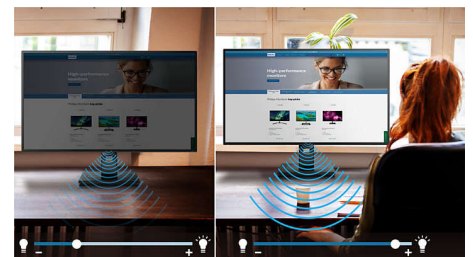

PowerSensor

PowerSensor is a built-in 'people sensor' that transmits and receives harmless infrared signals to determine if user is present and automatically reduces monitor brightness when user steps away from the desk, cutting energy costs by up to 70 percent and prolonging monitor life.

USB Docking

Ultra Wide Color

Wide Viewing Angle

LowBlue Mode

Windows Hello

PowerSensor

Ethernet

Flicker-free

Wide Viewing Angle