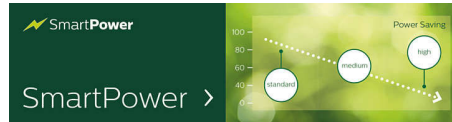

SmartPower

The backlight intensity can be controlled and pre-set by the system to reduce the power consumption by up to 50%, which saves substantially on energy costs.

Place in landscape

Place in landscape or portrait orientation