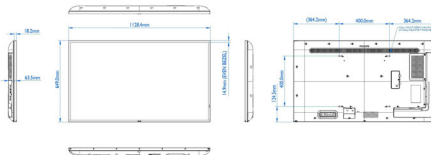

Dimensions

- Set Width: 1128.4 mm
- Product weight: 14.75 kg
- Set Height: 649.0 mm
- Set Depth: 63.5 mm
- Set Width (inch): 44.43 inch
- Set Height (inch): 25.55 inch
- Wall Mount: 400 (H) x 400(V) mm, M6
- Set Depth (inch): 2.50 inch
- Bezel width: 14.9 mm (Even bezel)
- Product weight (lb): 32.52 lb

Operating conditions

- Altitude: 0 ~ 3000 m
- Temperature range (operation): 0 ~ 40 °C
- MTBF: 50,000 hour(s)
- Temperature range (storage): -20 ~ 60 °C
- Humidity range (operation)[RH]: 20 - 80% RH (No condensation)
- Humidity range (storage) [RH]: 5 - 95% RH (No condensation)

Multimedia Applications

- USB Playback Video: MPEG, H.263, H.264, H.265, VP8
- USB Playback Picture: BMP, JPEG, PNG
- USB Playback Audio: AAC, HEAAC, MPEG

Accessories

- Included accessories: Quick start guide, RS232 cable, AC Power Cord, HDMI cable, Remote Control & AAA Batteries
- Included Accessories: RS232 daisy-chain cable, Philips logo (x1), Screws, USB Cover (x1), AC Switch Cover
- Stand: BM05922(Optional)

Miscellaneous

- On-Screen Display Languages: English, French,

- German, Spanish, Polish, Turkish, Russian, Italian, Simplified Chinese, Traditional Chinese, Arabic, Japanese, Danish, Dutch, Finnish, Norwegian, Portuguese, Swedish
- Warranty: 3 year warranty
- Regulatory approvals: CE, CCC, RoHS, BSMI, CB, VCCI, CU, EMF, EnergyStar 8.0, ETL, FCC, Class A, PSB

Issue date 2024-03-24

Version: 4.0.1

EAN: 87 12581 76889 8

© 2024 Koninklijke Philips N.V.
All Rights reserved.

Specifications are subject to change without notice.
Trademarks are the property of Koninklijke Philips N.V.
or their respective owners.

www.philips.com