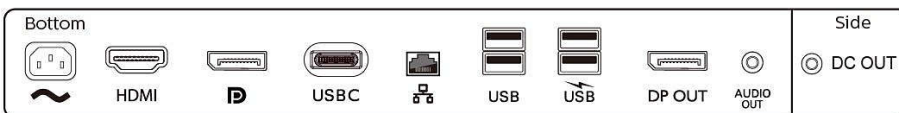

Dimensions

- Packaging in mm (W x H x D): 603 x 492 x 224 mm
- Product without stand (mm): 541 x 332 x 57 mm
- Product with stand (max height): 541 x 527 x 257 mm

Weight

- Product with packaging (kg): 8.99 kg
- Product with stand (kg): 6.30 kg
- Product without stand (kg): 3.87 kg

Operating conditions

- Altitude: Operation: +12,000 ft (3658 m), Non-operation: +40,000 ft (12,192 m)
- Temperature range (operation): 0°C to 40°C °C
- Relative humidity: 20%-80 %
- Temperature range (storage): -20°C to 60°C °C
- MTBF (demonstrated): 70,000 hrs (excluded backlight)

Sustainability

- Environmental and energy: PowerSensor, EnergyStar 7.0, EPEAT*, TCO Certified Edge, RoHS, WEEE
- Post-consumer recycled plastic: 85%
- Recyclable packaging material: 100 %
- Specific Substances: PVC/BFR free housing, Mercury free

Compliance and standards

- Regulatory Approvals: CE Mark, FCC Class B, cETLus, CU-EAC, TUV Ergo, TUV/GS, EPA, UKRAINIAN, ICES-003, CB, KUCAS, SASO

Cabinet

- Finish: Texture
- Foot: Black
- Front bezel: Black
- Rear cover: Black

What's in the box?

- Cables: HDMI cable, DP cable, USB-C to C/A cable, DC out cable, Power cable
- Monitor with stand
- User Documentation

Issue date 2024-03-14

Version: 6.0.2

EAN: 87 12581 75672 7

© 2024 Koninklijke Philips N.V.
All Rights reserved.

Specifications are subject to change without notice.
Trademarks are the property of Koninklijke Philips N.V.
or their respective owners.

www.philips.com

* "IPS" word mark / trademark and related patents on technologies belong to their respective owners.
* The maximum resolution works for either USB-C, DP or HDMI input.
* Response time value equal to SmartResponse
* NTSC Area based on CIE 1976
* sRGB Area based on CIE1931
* For Video transmission via USB-C, your Notebook/device must support USB-C DP Alt mode
* For USB-C power and charging function, your Notebook/device must support USB-C standard Power Delivery specifications. Please check with your Notebook user manual or manufacturer for more details.
* Activities such as screen sharing and online streaming over the Internet can impact your network performance. Your hardware and network bandwidth will determine the overall audio and video quality.
* DisplayPort out works only under either DP in or USB-C in.
* DC power out function only supports Intel NUC with 19 V, max 65 W. Only one PC or notebook should be connected to either USB-C or DC out port for power passthrough function.
* If your Ethernet connection seems slow, please enter the OSD menu and select USB 3.0 or a higher version that can support the LAN speed up to 1G.
* EPEAT rating is valid only where Philips registers the product. Please visit <https://www.epeat.net/> for registration status in your country.
* The monitor may look different from feature images.