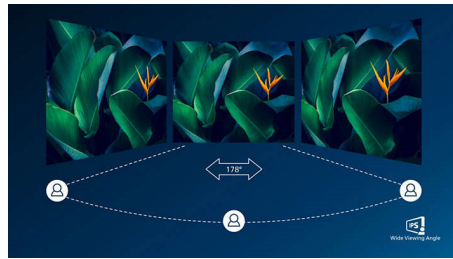

High-speed data transfer

USB 3.2 high-speed data transfer

Built-in RJ-45 Ethernet

Built-in RJ-45 Ethernet gives data security

IPS technology

IPS displays use advanced technology that gives you extra-wide viewing angles of 178/178 degrees, making it possible to view the display from almost any angle — even in 90-degree Pivot mode! Unlike standard TN panels, IPS displays gives you remarkably crisp images with vivid colours, making it ideal not only for Photos, films and web browsing, but also for professional applications that demand colour accuracy and consistent brightness at all times.