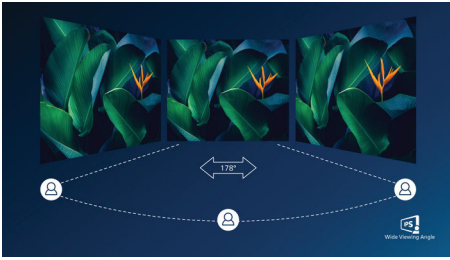

Perfectly designed for your space

- VESA mount allows for flexibility

PHILIPS

Full HD LCD monitor
V Line 27" (68.6 cm), 1920 x 1080 (Full HD)

Highlights

IPS technology

IPS displays use an advanced technology which gives you extra wide viewing angles of 178/178 degree, making it possible to view the display from almost any angle. Unlike standard TN panels, IPS displays gives you remarkably crisp images with vivid colors, making it ideal not only for Photos, movies and web browsing, but also for professional applications which demand color accuracy and consistent brightness at all times.

UltraNarrow Border

The new Philips displays feature ultra-narrow borders which allow for minimal distractions

and maximum viewing size. Especially suited for multi-display or tiling setup like gaming, graphic design and professional applications, the ultra-narrow border display gives you the feeling of using one large display.