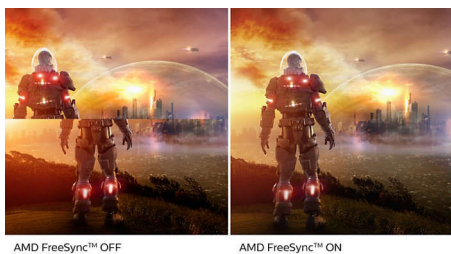

Ultra-smooth gaming

Gaming shouldn't be a choice between choppy gameplay or broken frames. With the new Philips monitor it doesn't have to be. Get fluid, artifact-free performance at virtually any framerate with AMD FreeSync™ technology, smooth quick refresh and ultra-fast response time.