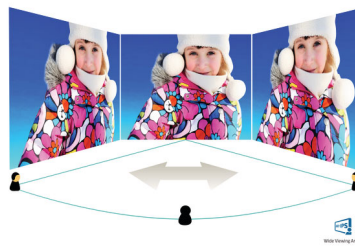

AH-IPS technology

IPS displays use an advanced technology which gives you extra wide viewing angles of 172/178 degree, making it possible to view the display from almost any angle. Unlike standard TN panels, IPS displays gives you remarkably crisp images with vivid colors, making it ideal not only for Photos, movies and web browsing, but also for professional applications which demand color accuracy and consistent brightness at all times.