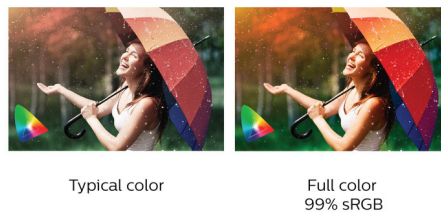

Full 99% sRGB Color

Experience vivid, and true-to-life colors. With over 99% coverage of sRGB color standard, you can have confidence the colors you see on the display are accurate and true-to-life.

MultiView technology