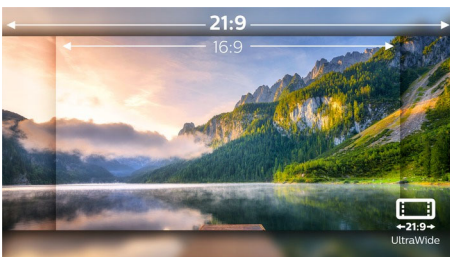

UltraWide CrystalClear images

These Philips screens deliver CrystalClear, UltraWide Quad HD 3440 x 1440 pixel images. Utilizing high performance panels with

high-density pixel count, 178/178 wide viewing angles, these new displays will make your images and graphics come alive. The UltraWide 21:9 format enables more productivity with more room for side-by-side comparisons and more viewable spreadsheet columns. Whether you are demanding professional requiring extremely detailed information for CAD-CAM solutions, or a financial wizard working on huge spreadsheets, Philips displays delivers CrystalClear images.