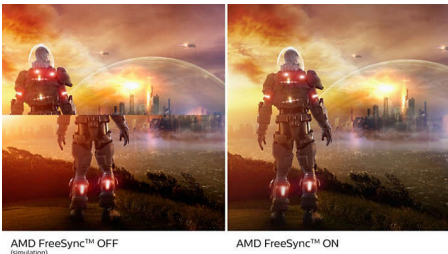

PHILIPS

Curved UltraWide LCD display
Momentum 34" (86.36 cm), 3440 x 1440 (WQHD)

345M2CRZ/69

Highlights

Curved display design

Desktop monitors offer a personal user experience, which suits a curve design very well. The curved screen provides a pleasant yet subtle immersion effect, which focuses on you at the center of your desk.

AMD FreeSync™ Premium

Gaming shouldn't be a choice between choppy gameplay or broken frames. AMD FreeSync™ Premium equips serious gamers with a fluid, tear-free gameplay experience at peak performance. There are no compromises, game confidently with a high refresh rate, low framerate compensation, and low latency.