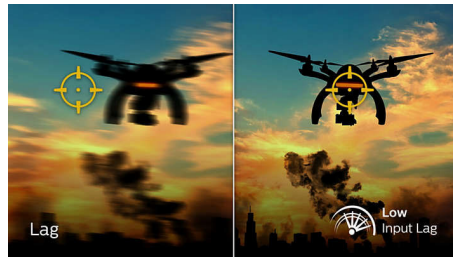

Low Input Lag

Input lag is the amount of time that elapses between performing an action with connected devices and seeing the result on screen. Low input lag reduces the time delay between entering a command from your devices to

monitor, greatly improve on playing twitch-sensitive video games, particularly important to whom plays fast-paced, competitive games.