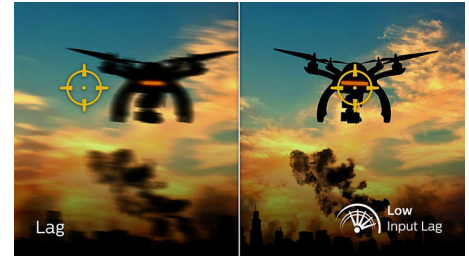

144Hz Gaming

You play intense, competitive gaming. You demand display with lag free, ultra-smooth images. This Philips display redraws the screen image up-to 144 times per second, effectively 2.4x faster than a standard display. A lower frame rate can make enemies appear to jump from spot to spot on the screen, making them difficult targets to hit. With 144Hz frame rate, you get those critical missing images on the screen which shows enemy movement in ultra-smooth motion so you can easily target them. With ultra-low input lag and no screen tearing, this Philips display is your perfect gaming partner

1ms MPRT fast response

MPRT (motion picture response time) is more intuitive way to describe the response time, which directly refers the duration from seeing blurry noise to clean and crisp images. Philips gaming monitor with 1 ms MPRT effectively eliminates smearing and motion blur, delivers shaper and precise visuals to enhance gaming experience. Best choice for playing thrilling and twitch-sensitive games.

Low Input Lag

Input lag is the amount of time that elapses between performing an action with connected devices and seeing the result on screen. Low input lag reduces the time delay between entering a command from your devices to monitor, greatly improve on playing twitch-sensitive video games, particularly important to whom plays fast-paced, competitive games.