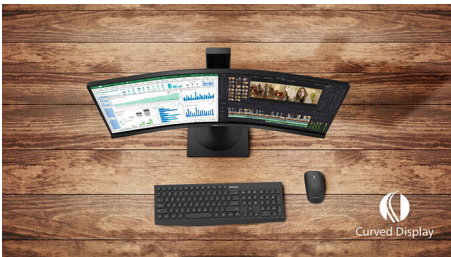

- Less eye fatigue with Flicker-free technology
- LowBlue Mode for easy on-the-eyes productivity
- Height adjustment for ideal sitting position

PHILIPS

Curved QHD LCD display with Ambiglow
Momentum 32 (31.5" / 80 cm diag.), 2560 x 1440 (QHD)

328M6FJRM/69

Highlights

Ambiglow Technology

Ambiglow adds a new dimension to your viewing experience. The innovative Ambiglow technology enlarges the screen by creating an immersive halo of light. Its fast processor analyses the incoming image content and continuously adapts the color and brightness of the emitted light to match the image. User friendly options allow you to adjust the ambiance to your liking. Especially suited for watching movies, sports or playing games, Philips Ambiglow offers you a unique and immersive viewing experience.

Curved display design

Desktop monitors offer a personal user experience, which suits a curve design very well. The curved screen provides a pleasant yet subtle immersion effect, which focuses on you at the center of your desk.

Ergonomic design

The Smart Ergo Base is a "people friendly" base that delivers screen rotation, swivel, tilt and height adjustment for improved ergonomics and intelligent cable management for a tidy workspace.