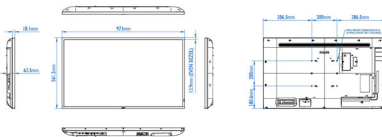

Dimensions

- Set Width: 973.0 mm
- Product weight: 10.71 kg
- Set Height: 561.2 mm
- Set Depth: 63.5 mm
- Set Width (inch): 38.31 inch
- Set Height (inch): 22.09 inch
- Wall Mount: 200 (H) x 200(V) mm, M6
- Set Depth (inch): 2.50 inch
- Bezel width: 13.9 mm (Even bezel)
- Product weight (lb): 23.61 lb

Operating conditions

- Altitude: 0 ~ 3000 m
- Temperature range (operation): 0 ~ 40 °C
- MTBF: 50,000 hour(s)
- Temperature range (storage): -20 ~ 60 °C
- Humidity range (operation)[RH]: 20 - 80% RH (No condensation)
- Humidity range (storage) [RH]: 5 - 95% RH (No condensation)

Multimedia Applications

- USB Playback Video: MPEG, H.263, H.264, H.265, VP8
- USB Playback Picture: BMP, JPEG, PNG
- USB Playback Audio: AAC, HEAAC, MPEG

Accessories

- Included accessories: Quick start guide, RS232 cable, AC Power Cord, HDMI cable, Remote Control & AAA Batteries

- Included Accessories: RS232 daisy-chain cable, Philips logo (x1), Screws, USB Cover (x1), AC Switch Cover
- Stand: BM05922(Optional)

Miscellaneous

- On-Screen Display Languages: English, French, German, Spanish, Polish, Turkish, Russian, Italian, Simplified Chinese, Traditional Chinese, Arabic, Japanese, Danish, Dutch, Finnish, Norwegian, Portuguese, Swedish
- Warranty: 3 year warranty
- Regulatory approvals: CE, CCC, BSMI, CB, VCCI, CU, EMF, ETL, FCC, Class A, PSB, RoHS

Issue date 2024-03-25

Version: 3.0.1

EAN: 87 12581 76885 0

© 2024 Koninklijke Philips N.V.
All Rights reserved.

Specifications are subject to change without notice.
Trademarks are the property of Koninklijke Philips N.V.
or their respective owners.

www.philips.com