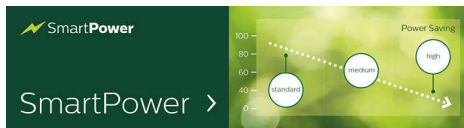

SmartPower

The backlight intensity can be controlled and pre-set by the system to reduce the power

consumption by up to 50%, which saves substantially on energy costs.

CMND & Control

Run your display network over a local (LAN) connection. CMND & Control allows you to perform vital functions like controlling inputs and monitoring display status. Whether you're in charge of one screen or 100.