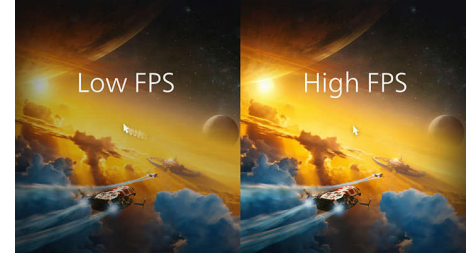

Return rate 500Hz

Return rate (Polling rate): 500Hz

Seven programmable buttons

Seven programmable buttons for customization

Up to 6,000 FPS refresh rate

Up to 6,000 FPS refresh rate for quick action

Up to 20 million clicks