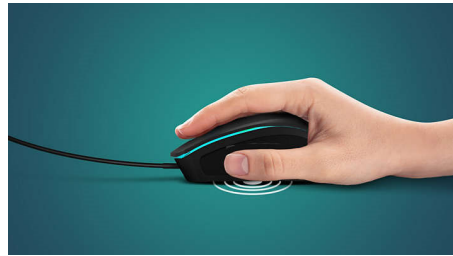

Return rate 500Hz

Return rate (Polling rate): 500Hz

Seven programmable buttons

Seven programmable buttons for customization