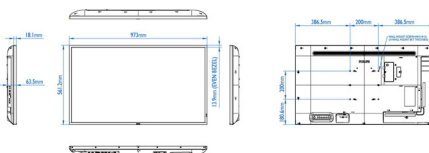

Supported Display Resolution

- Computer formats: 1920 x 1080, 60Hz, 1024 x 768, 60Hz, 1280 x 1024, 60Hz, 1280 x 720, 60Hz, 1440 x 900, 60 Hz, 1600 x 900, 60Hz, 1680 x 1050, 60Hz, 3840 x 2160, 30, 60Hz, 640 x 480, 60Hz, 800 x 600, 60Hz
- Video formats: 1080i, 50, 60Hz, 576i, 50Hz, 576p, 50Hz, 480p, 60Hz, 480i, 60Hz, 1080p, 50, 60Hz, 2160p, 24, 30, 60Hz, 720p, 50,60 Hz

Dimensions

- Set Width: 973.0 mm
- Product weight: 10.71 kg
- Set Height: 561.2 mm
- Set Depth: 63.5 mm
- Set Width (inch): 38.31 inch
- Set Height (inch): 22.09 inch
- Wall Mount: 200 (H) x 200(V) mm, M6
- Set Depth (inch): 2.50 inch
- Bezel width: 13.9 mm (Even bezel)
- Product weight (lb): 23.61 lb

Operating conditions

- Altitude: 0 ~ 3000 m
- Temperature range (operation): 0 ~ 40 °C
- MTBF: 50,000 hour(s)
- Temperature range (storage): -20 ~ 60 °C
- Humidity range (operation)[RH]: 20 - 80% RH (No condensation)
- Humidity range (storage) [RH]: 5 - 95% RH (No condensation)

Multimedia Applications

- USB Playback Video: MPEG, H.263, H.264, H.265, VP8
- USB Playback Picture: BMP, JPEG, PNG
- USB Playback Audio: AAC, HEAAC, MPEG

Accessories

- Included accessories: Quick start guide, RS232 cable, AC Power Cord, HDMI cable, Remote Control & AAA Batteries
- Included Accessories: RS232 daisy-chain cable, Philips logo (x1), Screws, USB Cover (x1), AC Switch Cover
- Stand: BM05922(Optional)

Miscellaneous

- On-Screen Display Languages: English, French,

Issue date 2024-03-23

Version: 3.0.1

EAN: 87 12581 76885 0

© 2024 Koninklijke Philips N.V.
All Rights reserved.

Specifications are subject to change without notice.
Trademarks are the property of Koninklijke Philips N.V.
or their respective owners.

www.philips.com