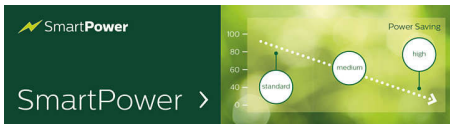

SmartPower

The backlight intensity can be controlled and pre-set by the system to reduce the power

consumption by up to 50%, which saves substantially on energy costs.