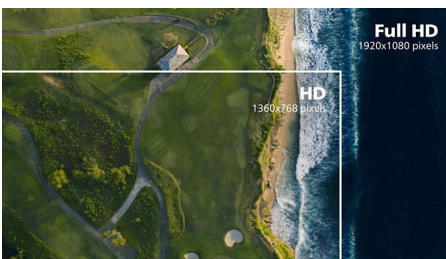

16:9 Full HD display

Picture quality matters. Regular displays deliver quality, but you expect more. This display features enhanced Full HD 1920 x 1080

resolution. With Full HD for crisp detail paired with high brightness, incredible contrast and realistic colors expect a true to life picture.