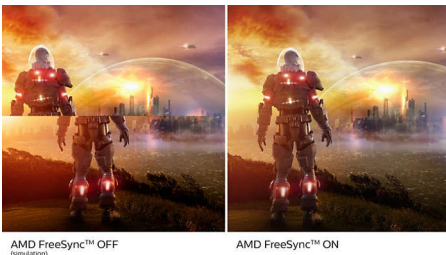

Ultra-smooth gaming

Gaming shouldn't be a choice between choppy gameplay or broken frames. With the new Philips monitor it doesn't have to be. Get fluid, artifact-free performance at virtually any framerate with AMD FreeSync™ technology, smooth quick refresh and ultra-fast response time.