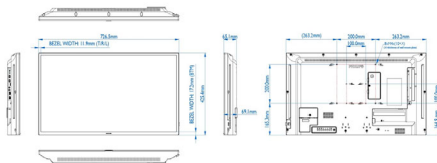

Power

- Standby power consumption: 0.5 W
- Mains power: 100 ~ 240 VAC, 50 ~ 60 Hz
- Consumption (Typical): 40 W
- Consumption (Max): 75 W
- Energy Label Class: G

Operating conditions

- Temperature range (operation): 0 ~ 40 °C
- Temperature range (storage): -20 ~ 60 °C
- Altitude: 0 ~ 3000 m
- MTBF: 50,000 hour(s)
- Humidity range (operation)[RH]: 20 - 80% RH (No condensation)
- Humidity range (storage) [RH]: 20 - 80% RH (No condensation)

Sound

- Built-in speakers: 2 x 10W RMS

Accessories

- Included accessories: Quick start guide, RS232 cable, AC Power Cord, HDMI cable, Remote Control & AAA Batteries
- Stand: BM05911 (Optional)
- Included Accessories: Philips logo (x1), RS232 daisy-chain cable, Screws, USB Cover (x1)

Multimedia Applications

- USB Playback Audio: AAC, HEAAC, MPEG
- USB Playback Picture: BMP, JPEG, PNG
- USB Playback Video: H.263, H.264, H.265, MPEG, VP8

Miscellaneous

- On-Screen Display Languages: English, French, German, Spanish, Polish, Turkish, Russian, Italian, Simplified Chinese, Traditional Chinese, Arabic, Japanese, Danish, Dutch, Finnish, Norwegian, Portuguese, Swedish
- Regulatory approvals: CE, CCC, RoHS, BSMI, CB, VCCI, CU, EMF, ETL, FCC, Class A, PSB
- Warranty: 3 year warranty

Issue date 2022-07-14

Version: 1.0.1

12 NC: 8670 001 68846
EAN: 87 12581 76884 3

© 2022 Koninklijke Philips N.V.
All Rights reserved.

Specifications are subject to change without notice.
Trademarks are the property of Koninklijke Philips N.V.
or their respective owners.

www.philips.com