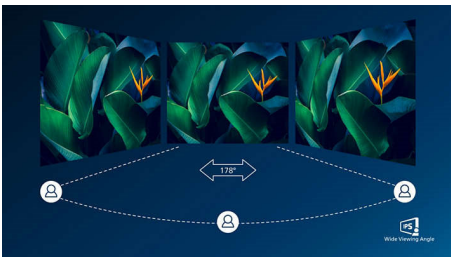

IPS technology

IPS displays use an advanced technology which gives you extra wide viewing angles of 178/178 degree, making it possible to view the display from almost any angle. Unlike standard TN panels, IPS displays gives you remarkably crisp images with vivid colors, making it ideal not only for Photos, movies and web browsing, but also for professional applications which demand color accuracy and consistent brightness at all times.