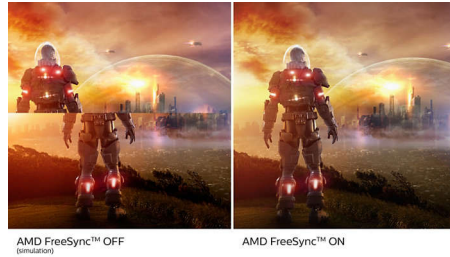

Ultra-smooth gaming

Gaming shouldn't be a choice between choppy gameplay or broken frames. With the new Philips monitor it doesn't have to be. Get fluid, artifact-free performance at virtually any framerate with AMD FreeSync™ technology, smooth quick refresh and ultra-fast response time.