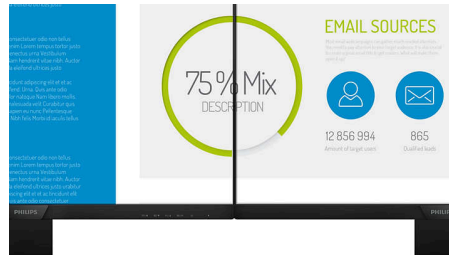

Ultra-narrow Border

The new Philips displays feature ultra-narrow borders which allow for minimal distractions and maximum viewing size. Especially suited for multi-display or tiling setups like gaming, graphic design and professional applications, the ultra-narrow border display gives you the feeling of using one large display.