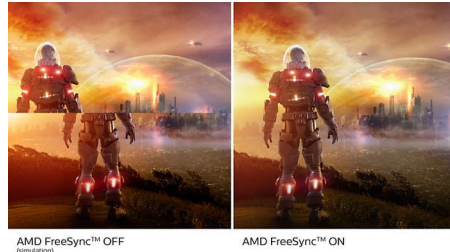

Ultra-smooth gaming

Gaming shouldn't be a choice between choppy gameplay or broken frames. With the new Philips monitor it doesn't have to be. Get fluid, artefact-free performance at virtually any frame rate with AMD FreeSync™ technology, smooth, quick refresh and ultra-fast response time.