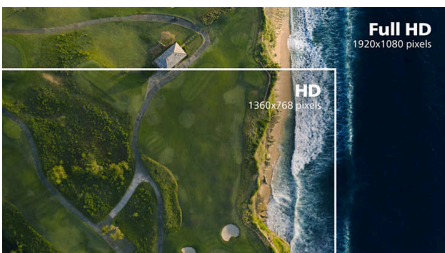

16:9 Full HD display

Picture quality matters. Regular displays deliver quality, but you expect more. This display features enhanced Full HD 1920 x 1080

resolution. With Full HD for crisp detail paired with high brightness, incredible contrast and realistic colours, expect a true-to-life picture.