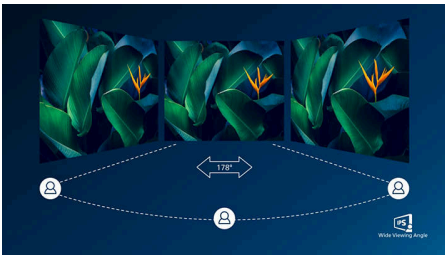

IPS technology

IPS displays use an advanced technology that gives you extra-wide viewing angles of 178/178 degrees, making it possible to view the display from almost any angle. Unlike standard TN panels, IPS displays give you remarkably crisp images with vivid colours, making them ideal not only for Photos, movies and web browsing, but also for professional applications that demand colour accuracy and consistent brightness at all times.

Ultra-narrow Border

The new Philips displays feature ultra-narrow borders which allow for minimal distractions and maximum viewing size. Especially suited for multi-display or tiling setups like gaming, graphic design and professional applications, the ultra-narrow border display gives you the feeling of using one large display.