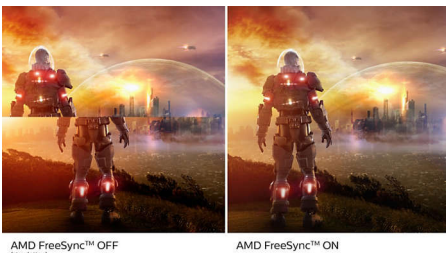

AMD FreeSync™ Premium

Gaming shouldn't be a choice between choppy gameplay or broken frames. AMD FreeSync™ Premium equips serious gamers with a fluid, tear-free gameplay experience at peak performance. There are no compromises, game confidently with a high refresh rate, low framerate compensation and low latency.