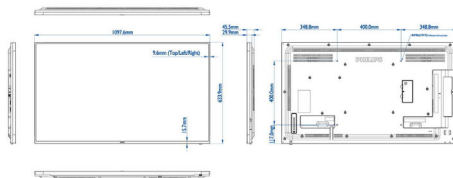

Convenience

- Tiled Matrix: Up to 15 x 15
- Keyboard control: Hidden, Lockable
- Signal loop through: IR Loophthrough, DVI, DisplayPort
- Network controllable: RJ45, RS232
- Screen saving functions: Pixel Shift
- Picture in picture: PIP

Power

- Consumption (On mode): 130W(max)
- Standby power consumption: <0.5 W
- Mains power: AC (100 ~ 240 V) , 2.5A
- Consumption (Typical): 75 W
- Energy Label Class: G

Operating conditions

- Temperature range (operation): 0 ~ 40 °C
- Temperature range (storage): -10 ~ 50 °C
- Altitude: 0 ~ 3000 m
- MTBF: 50,000 hour(s)
- Humidity range (operation)[RH]: 10 ~ 90% (without condensation)
- Humidity range (storage) [RH]: 0 ~ 100% (without condensation)

Sound

- Built-in speakers: 2 x 10 W RMS

Accessories

- Included accessories: Remote Control, Batteries for remote control, AC Power Cord, Quick start guide, RS232 cable
- Included Accessories: Edge Alignment Kit (1)-2pcs, Edge Alignment Kit (2)-1pcs, M3 screw (x1), RS232 daisy-chain cable, SD card cover (x1),

- Thumb Screw (x8)
- Stand: BM05922 (Universal Stand-L)(Option)

Miscellaneous

- On-Screen Display Languages: English, French, German, Spanish, Polish, Turkish, Russian, Italian, Simplified Chinese, Traditional Chinese, Japanese, Arabic
- Regulatory approvals: CE, CB, EAC, FCC, Class A, PSB, UL/cUL, EMF, EnergyStar 8.0
- Warranty: 3 year warranty

Issue date 2022-11-04

Version: 7.0.1

12 NC: 8670 001 57451
EAN: 87 12581 75595 9

© 2022 Koninklijke Philips N.V.
All Rights reserved.

Specifications are subject to change without notice.
Trademarks are the property of Koninklijke Philips N.V.
or their respective owners.

www.philips.com