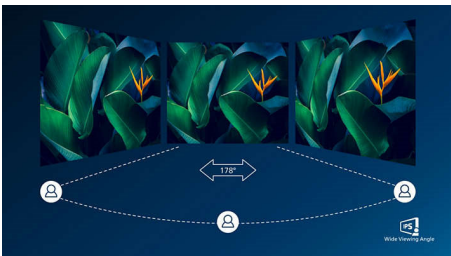

IPS technology

IPS displays use an advanced technology which gives you extra wide viewing angles of 178/178 degree, making it possible to view the display from almost any angle - even in 90 degree Pivot mode! Unlike standard TN panels, IPS displays gives you remarkably crisp images with vivid colors, making it ideal not only for Photos, movies and web browsing, but also for professional applications which demand color accuracy and consistent brightness at all times.