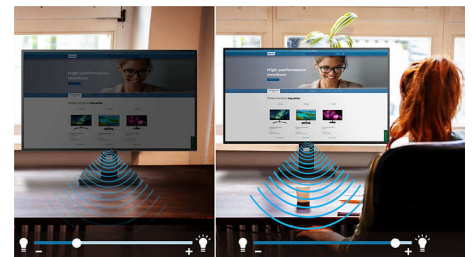

PowerSensor

PowerSensor is a built-in 'people sensor' that transmits and receives harmless infrared signals to determine if user is present and automatically reduces monitor brightness when user steps away from the desk, cutting energy costs by up to 70 percent and prolonging monitor life.

Designed for sustainability

Designed for sustainability, and reduced operating costs, this monitor meets environmental standards. Such as: ENERGY STAR, EPEAT, TCO Certified. For more information on certification, please visit: ENERGY STAR: <https://www.energystar.gov/> EPEAT: <https://www.epeat.net/> TCO Certified: <https://tcocertified.com/>

Wide Viewing Angle

SmartErgo Base

Flicker-free

LowBlue Mode

HDMI

PowerSensor

Wide Viewing Angle

USB-C Docking

Built-in Speaker