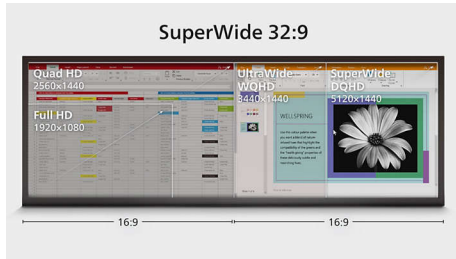

Philips Brilliance
32:9 SuperWide curved
LCD display

P Line

49 (48.8" / 124 cm diag.)
5120 x 1440 (Dual QHD)

498P9Z

Wide open possibilities

with two high-performance monitors in one

Our award-winning 49" SuperWide display is like two full-size high performance monitors in-one. DisplayHDR 400 display with 165Hz and Adaptive-Sync technology offers the smoothest experience, no matter entertainment or design creation.

Designed for the way you work

- Tilt, swivel and height-adjust for an ideal viewing position
- Less eye fatigue with Flicker-free technology
- LowBlue Mode for easy on-the-eyes productivity
- Built-in KVM switch to easily switch between sources
- 165Hz refresh rates for ultra-smooth, brilliant images

PHILIPS

32:9 SuperWide curved LCD display
P Line 49 (48.8" / 124 cm diag.), 5120 x 1440 (Dual QHD)

498P9Z/27

Highlights

32:9 SuperWide

32:9 SuperWide 49" screen, with 5120 x 1440 resolution, is designed to replace multiscreen setups for massive wide view. It's like having two 27" 16:9 Quad HD displays side-by-side. SuperWide monitors offer screen area of dual monitors without the complicated setup.