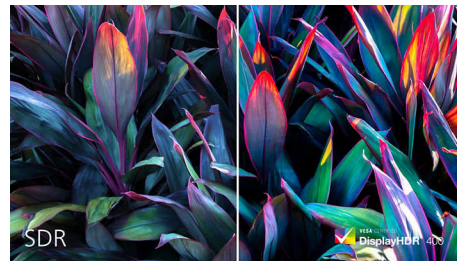

DisplayHDR 400

VESA-certified DisplayHDR 400 delivers a significant step-up from normal SDR displays. Unlike, other 'HDR compatible' screens, true DisplayHDR 400 produces astonishing brightness, contrast and colors. With global dimming and peak brightness up-to 400 nits, images come to life with notable highlights while featuring deeper, more nuanced blacks. It renders a fuller palette of rich new colors, delivering a visual experience that engages your senses.